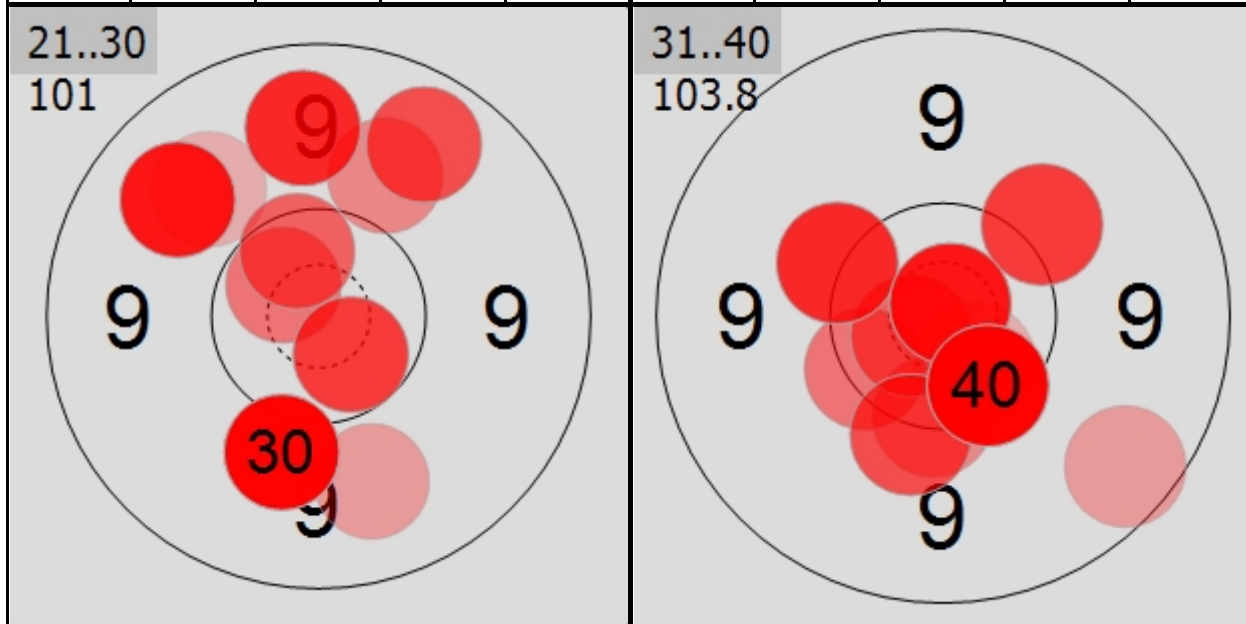

CHAMPIONNAT DE FRANCE 25 50 METRES 2016 VOLMERANGE

50m RIFLE PRONE D2 WOMEN

DUMEC Sylvie M-P

Individual

605.4 Points

MON 18 JUL 2016 12:00

No	Score	No	Score	No	Score	No	Score	No	Score	No	Score	No	Score	No	Score
1	10.5	3	10.1	5	10.6	7	9.7	9	10.5	11	10.3	13	10.2	15	9.8
2	10.0	4	9.4	6	9.1	8	9.9	10	9.7	12	8.9	14	9.8	16	10.0

No	Score	No	Score	No	Score	No	Score	No	Score	No	Score	No	Score	No	Score
21	9.9	23	10.0	25	10.5	27	10.6	29	9.8	31	10.6	33	10.4	35	10.7
22	9.9	24	10.7	26	9.7	28	9.8	30	10.1	32	9.6	34	10.4	36	10.2

CHAMPIONNAT DE FRANCE 25 50 METRES 2016 VOLMERANGE