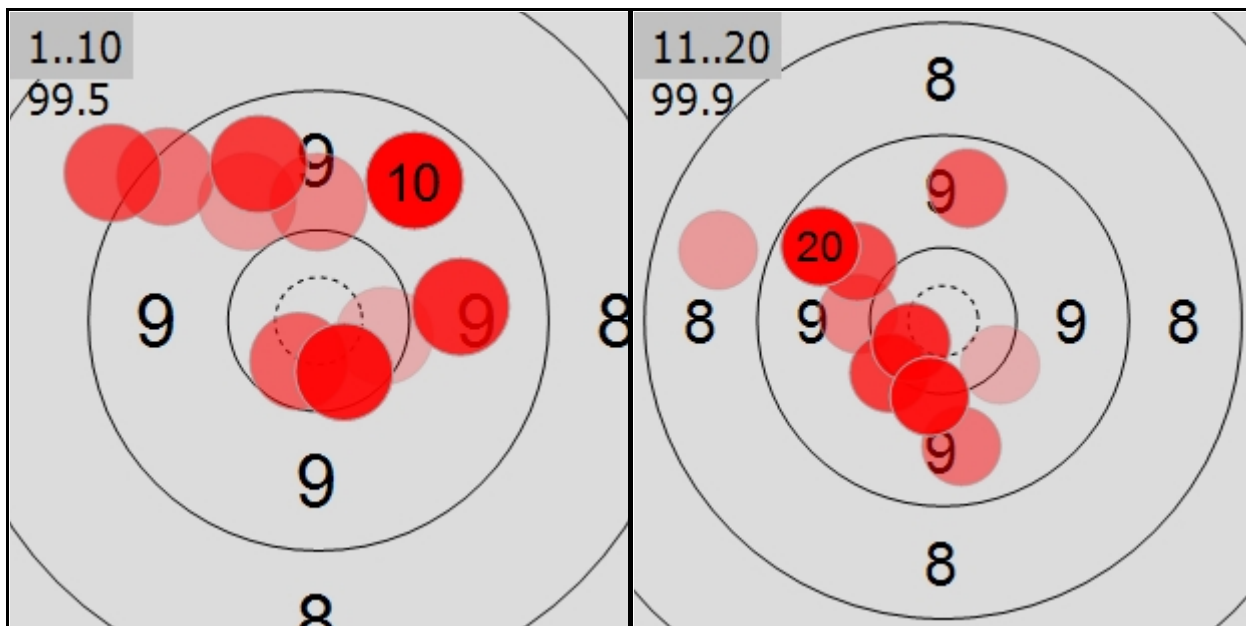

CHAMPIONNAT DE FRANCE 25 50 METRES 2016 VOLMERANGE

50m RIFLE PRONE D2 WOMEN

DUMEC Sylvie M-P

Individual

605.4 Points

MON 18 JUL 2016 12:00

No	Score	No	Score	No	Score	No	Score	No	Score	No	Score	No	Score	No	Score
1	10.5	3	10.1	5	10.6	7	9.7	9	10.5	11	10.3	13	10.2	15	9.8
2	10.0	4	9.4	6	9.1	8	9.9	10	9.7	12	8.9	14	9.8	16	10.0